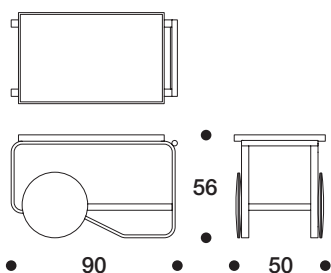

901

design Alvar Aalto 1936

TARJOILUVAUNU 901 HELLA JONGERIUS COLLECTION

Vaalea versio:
Runko: koivu, lakattu luonnonvärinen.
Ylätaso: kermanvärinen linoleumi.
Alataso: valkoinen laminaatti.
Pyörät: maalattu kermanvärinen, valkoiset kumirenkaat.

Tumma versio:
Runko: koivu, maalattu musta.
Ylätaso: mudanvärinen linoleumi.
Alataso: hiilenmusta linoleumi.
Pyörät: maalattu mudanvärinen, mustat kumirenkaat.

TEA TROLLEY 901 HELLA JONGERIUS COLLECTION

Light Version:
Frame: birch, natural lacquered.
Top tray: cream linoleum.
Bottom tray: white laminate.
Wheels: cream lacquer with white rubber ring.

Dark Version:
Frame: birch, black lacquered.
Top tray: peat linoleum.
Bottom tray: charcoal linoleum.
Wheels: peat lacquer with black rubber ring.

SERVERINGSVAGN 901 HELLA JONGERIUS COLLECTION

Ljus version:
Stomme: klarlackad björk.
Skiva: krämfärgad linoleum.
Underrede: vit laminat.
Hjul: krämfärgad lack med vit gummiring.

Mörk version:
Stomme: svartlackad björk.
Skiva: torvfärgad linoleum.
Underrede: askgrå linoleum.
Hjul: torvfärgad lack med svart gummiring.

SERVIERWAGEN 901 HELLA JONGERIUS COLLECTION

Helle Version:
Gestell: Birke, klarlackiert.
Ablagefläche oben: crème-farbenes Linoleum.
Ablagefläche unten: weißes Laminat.
Räder: crème-farben lackiert mit weissem Gummiring.

Dunkle Version:
Gestell: Birke, schwarz lackiert.
Ablagefläche oben: torf-farbenes Linoleum.
Ablagefläche unten: kohle-farbenes Linoleum.
Räder: torf-farben lackiert mit schwarzem Gummiring.

artek